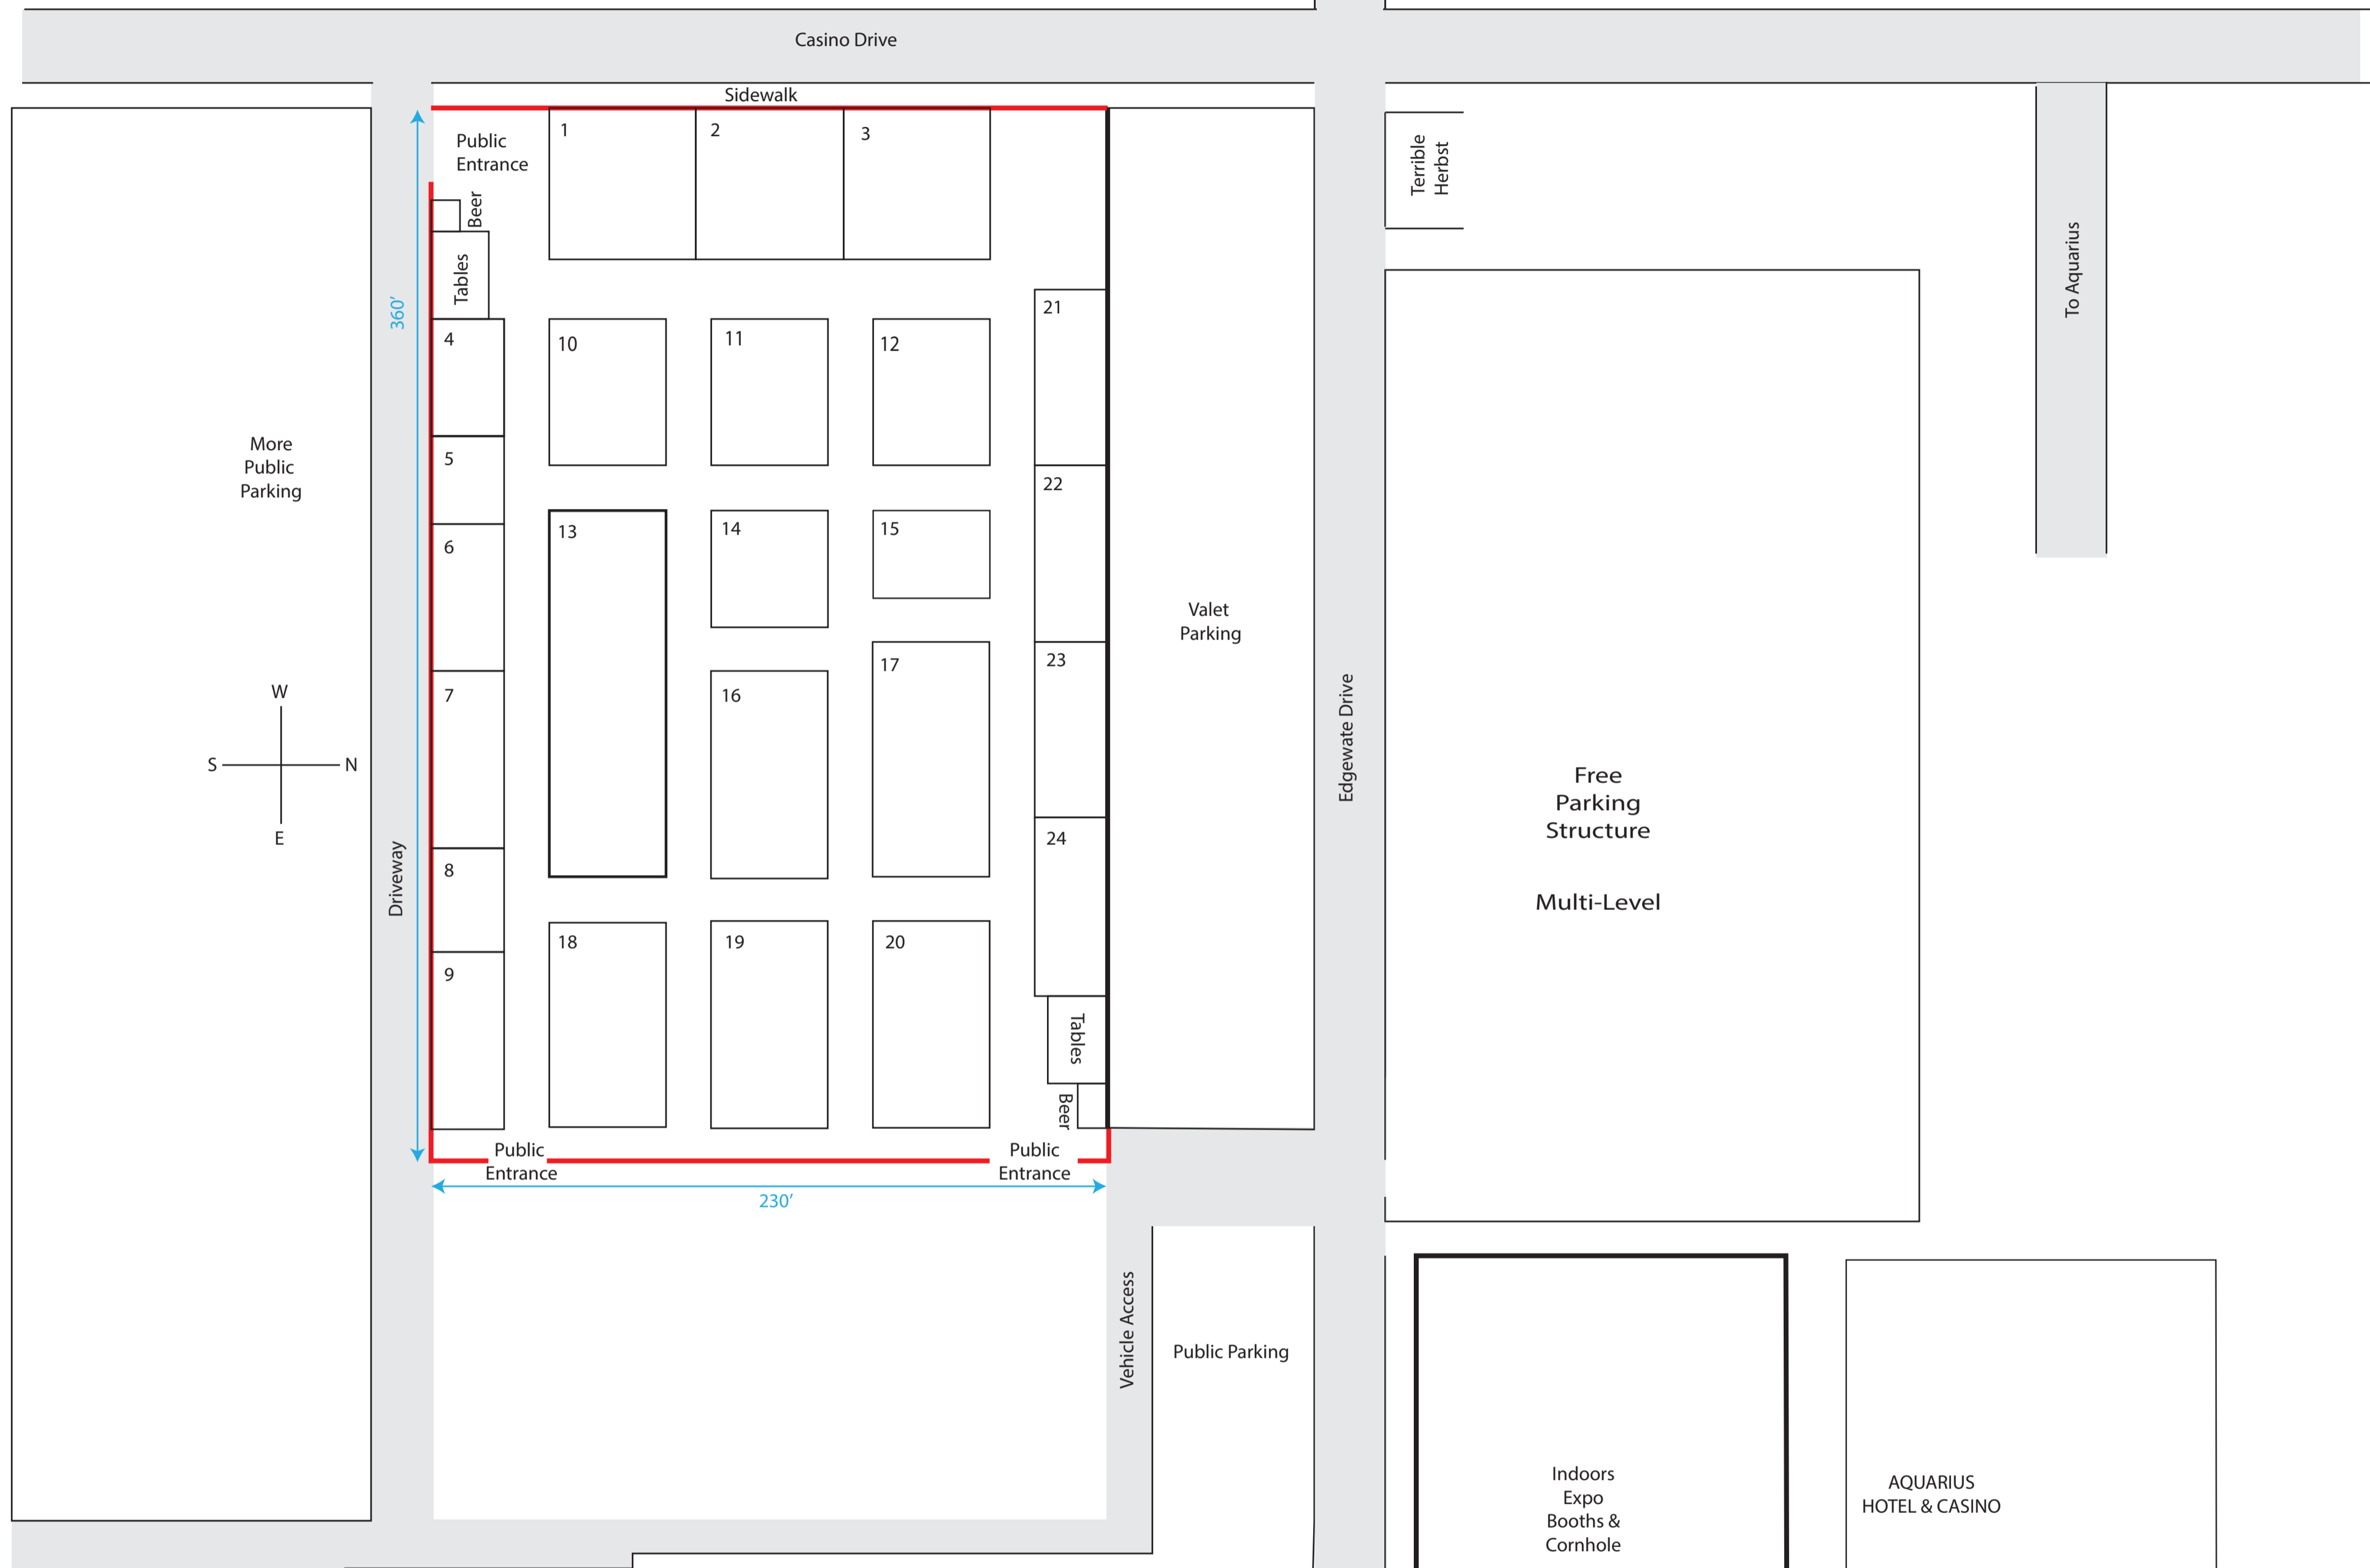

2020 LAUGHLIN WATERSPORTS EXPO at The Edgewater Hotel & Casino OUTDOOR VENUE - BULK SPACE

Laughlin Event Center
Laughlin Outlet Center

Terrible Herbst
Free Parking Structure
Multi-Level
To Aquarius

Indoors
Expo
Booths &
Cornhole
E-Center

AQUARIUS
HOTEL & CASINO

EDGEWATER
HOTEL & CASINO

- BULK SPACES (OUTDOORS) BY SIZE/PRICE**
 SPACES #1, #2, #3 - 70' X 50' = 3,500 SQ. FT = \$2,100.00 EACH
 SPACES #16 & #17 - 80' X 40' = 3,200 SQ. FT = \$1,920.00 EACH
 SPACES #22 & #23 - 70' X 40' = 2,800 SQ. FT = \$1,680.00 EACH
 SPACES #24 - 65' X 40' = 2,600 SQ. FT = \$1,560.00 EACH
 SPACES #10, #11, #12, #13, #14, #15, #16, #20, #21 - 45' X 40' = 1,800 SQ. FT = \$1,170.00 EACH
 SPACES #4, #5, #6, #7, #8, #9, #25, #26, #28, #29, #30, #32 = 1,750 SQ. FT = \$1,140.00 EACH
 SPACES #33 - 65' X 25' = 1,625 SQ. FT = \$1,060.00 EACH
 SPACES #27 - 50' X 25' = 1,250 SQ. FT = \$875.00 EACH
 SPACES #31 - 45' X 25' = 1,125 SQ. FT = \$790.00 EACH

BOOTHS (INDOORS, E-CENTER, ELECTRICITY AVAILABLE)
 ALL 10' X 10' - CORNER \$390.00 NON-CORNER \$350.00